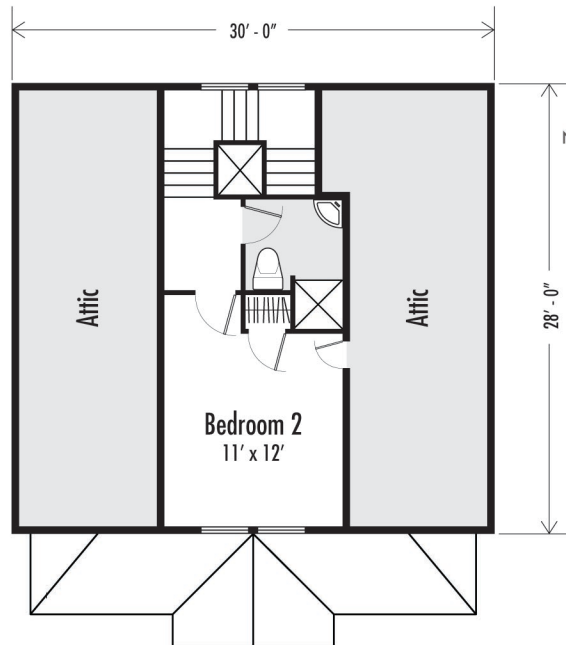

PLAN NO.

997

997 SQ. FT.

2 BEDROOMS, 2 BATHS

ADAIR SPECIAL FEATURES

- Open Downstairs Living
- Perfect Vacation Home
- Narrow Lot Plan
- Covered Front Porch

MAIN FLOOR

UPPER FLOOR