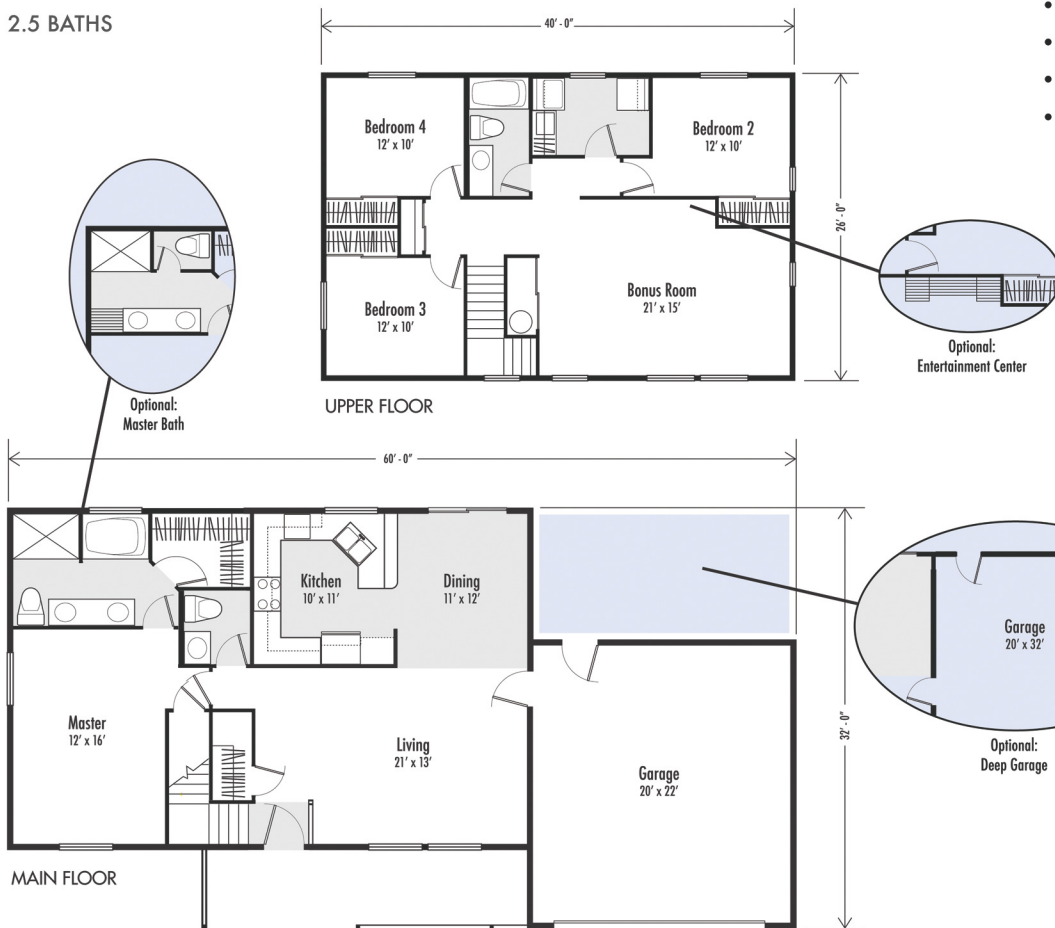

# 2080 DX

2080 SQ. FT.

4 BEDROOMS, PLUS BONUS

2.5 BATHS

### ADAIR SPECIAL FEATURES

- Downstairs Master Suite
- Large Utility Room with Sink
- Large Bonus Room
- Optional Deep Garage
- Optional Built-in Entertainment Center

North Willamette Valley  
503.678.5524